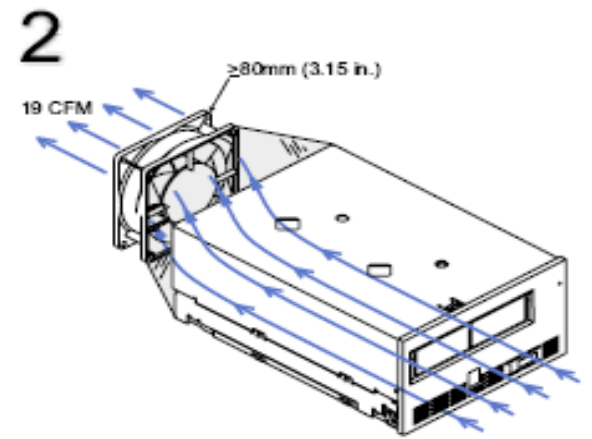

TANBERG DATA

Securing your Information

? www.tandbergdata.com