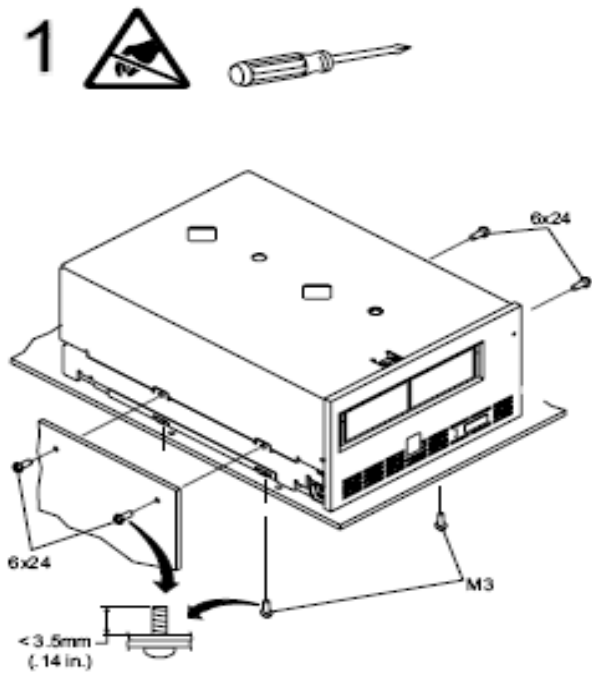

TANBERG DATA

Securing your Information

? www.tandbergdata.com