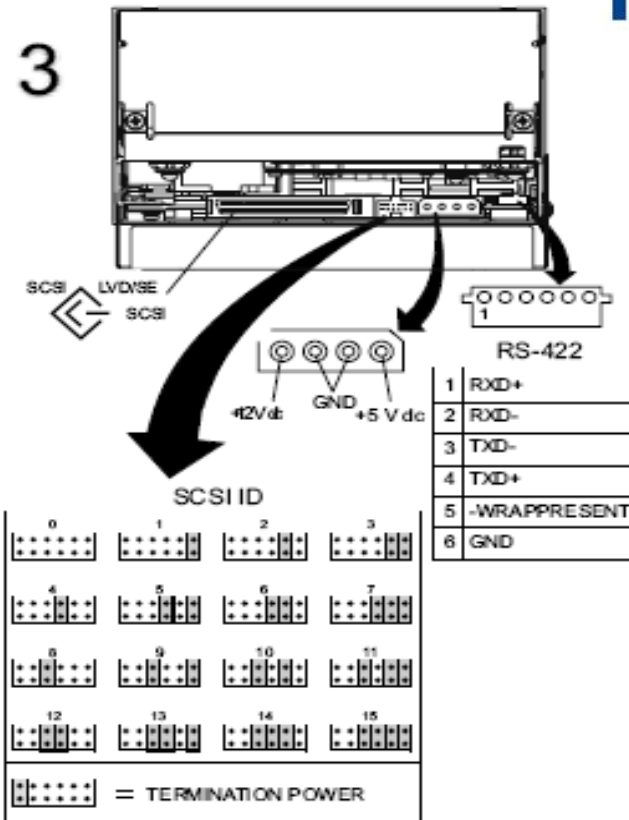

TANBERG DATA

Securing your Information

? www.tandbergdata.com